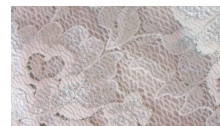

Pure White

www.nicolematernitywholesale.com
888.587.5576